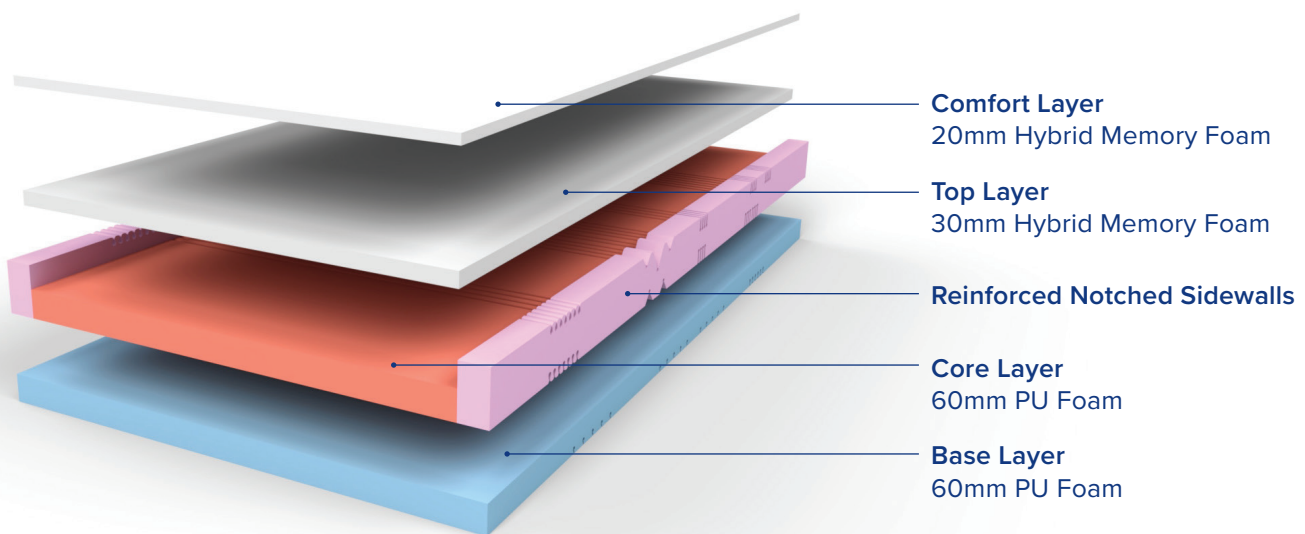

Designed for Adjustable Beds

Cross-channelled, notched sidewalls allow the mattress to flex seamlessly with adjustable bed functions while maintaining comfort and support

Reinforced Notched Sidewalls

Firm sidewalls with precise notches provide edge stability for transfers, without compromising bed movements

Australian-made Quality

Proudly made in Australia using high-resilience medical-grade foam for lasting comfort, support, and durability

Waveform Core

Designed with varying waveform profiles to provide targeted comfort and support where it is needed most. Firmer support zones at the head and foot sections help promote stability, while the central zone support natural body alignment

Breathable, Open-cell Foam

The highly breathable, cross-channelled support layers promote airflow throughout the mattress, helping to release excess heat and maintain sleeping comfort

Responsive Hybrid Memory Foam

Conforms to the body's contours for personalised comfort and support, while its responsive design assists with repositioning and in-bed mobility

Anti-bacterial, Stretch-knit Covers

The mattress cover tops are woven with silver-infused fibres, commonly used to help maintain a fresh and hygienic sleep surface. The range is available with either a Stretch-knit Cover set which includes interchangeable Comfort and Cooling Cover Tops, or a Pressure Care Cover designed for pressure care applications.