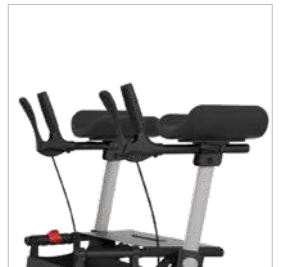

Padded Forearm Supports