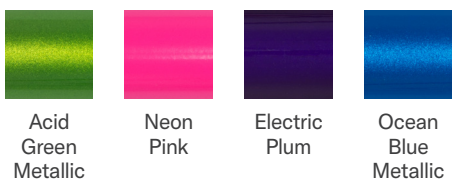

[†]Specifications may vary based upon configuration.

*Weight varies by configuration and does not include rear wheels.

Frame Colours

Acid Green Metallic

Neon Pink

Electric Plum

Ocean Blue Metallic

Anodised Colours